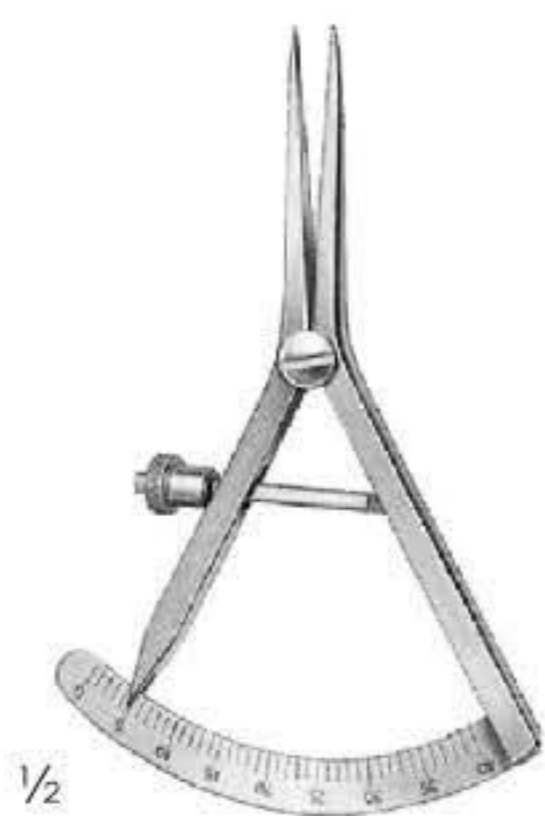

1/2

Castroviejo
022-0133-06
8 cm/ 3 1/4"
measuring range
15mm

1/2

Castroviejo
022-0133-07
8 cm/ 3 1/4"
measuring range
20mm

1/2

Castroviejo
022-0133-09
8 cm/ 3 1/4"
measuring range
20mm

1/2

Castroviejo-Epker
022-0134-09
9 cm/ 3 1/2"
measuring range
40mm

1/2

Castroviejo-Epker
022-0134-18
18 cm/ 7"
measuring range
40mm

1/2

Castroviejo-Epker
022-0135-18
18 cm/ 7"
measuring range
40mm